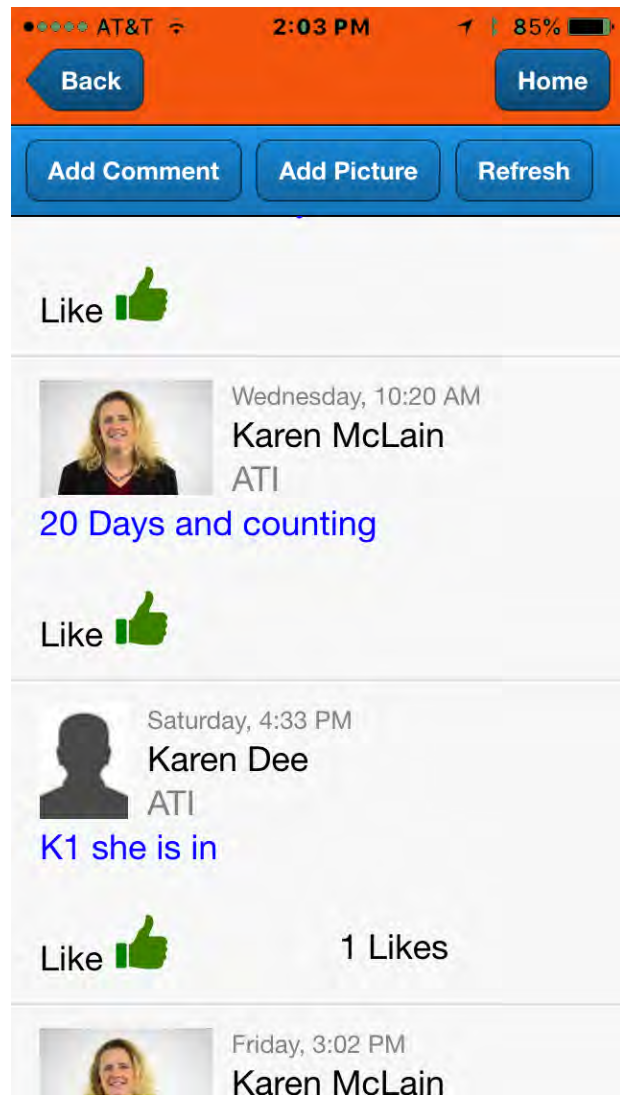

SMART PHONE APP QUICK START GUIDE

iPhone or Android

Search your app store for ATI SuperConference

For Windows Phones open the web app at <http://mobile.autotraining.net>

Wi-Fi is provided free of charge at the Marriott guest rooms and many common areas. ATI function space Wi-Fi is sponsored by CARQUEST. In areas not covered, you must have a cellular Internet connection as part of your service plan to use this application.

SIGNING IN
Enter Your Email & Pin
Use the email that you registered online with. The pin is the last four digits of your registration number. If you don't know your pin you can have it emailed to you.

App Sponsored By:

WWW.CWTAYLORMARKETING.COM

GET CONNECTED

Attendees

Contact new and old friends by searching for them in the attendee list.

Chat

Join in the all things SuperConference conversation and even post your favorite photos!

STAY ON TRACK

Agenda

Review each day's agenda. The events marked with a green star are the ones that you are enrolled in.

Instant surveys go live here at the conclusion of each event.

ROUND TABLE PARTICIPATION