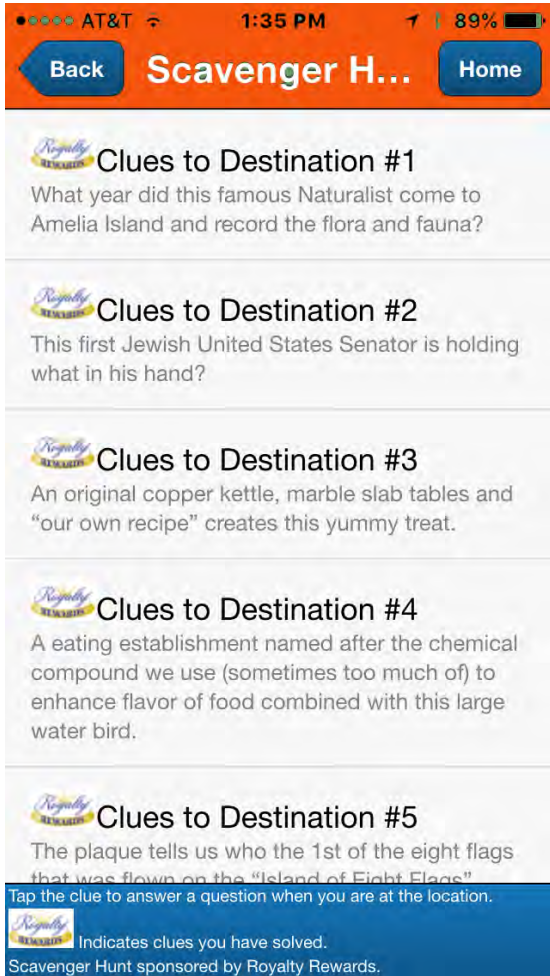

HAVE FUN & BE GENEROUS

Scavenger Hunt

Solve your clues, take a selfie and submit your answers as you participate in our most exciting Scavenger Hunt ever. The hunt is on property and runs Welcome Reception through Saturday at 5:00 PM. Earn Gamification points for each correct answer and bonus points for getting them all correct.

Charity Donations

Read about Care Fund and make your donations right from the app. Pledges can be made on an individual basis or as part of your 20 Group.