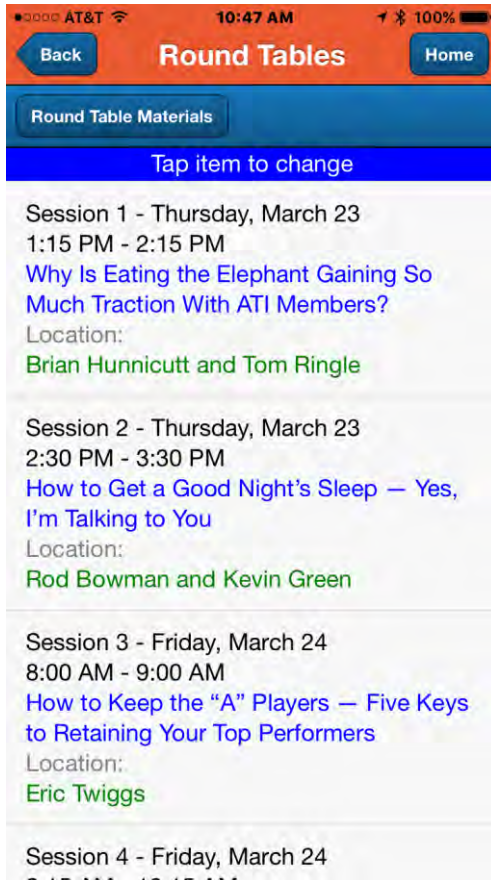

App Sponsored By:

WWW.CWTAYLORMARKETING.COM

GET CONNECTED

Attendees

Contact new and old friends by searching for them in the attendee list.

Chat

Join in the all things SuperConference conversation and even post your favorite photos!

STAY ON TRACK

Agenda

Review each day's agenda. The events marked with a green star are the ones that you are enrolled in.

Instant surveys go live here at the conclusion of each event.

ROUND TABLE PARTICIPATION

Round Tables

Review Round Table topics and sign up for your preferred sessions right from the app. Need to make a change? Unenroll or change sessions as well. Once in your Round Table session, access additional handouts directly on your phone or tablet.