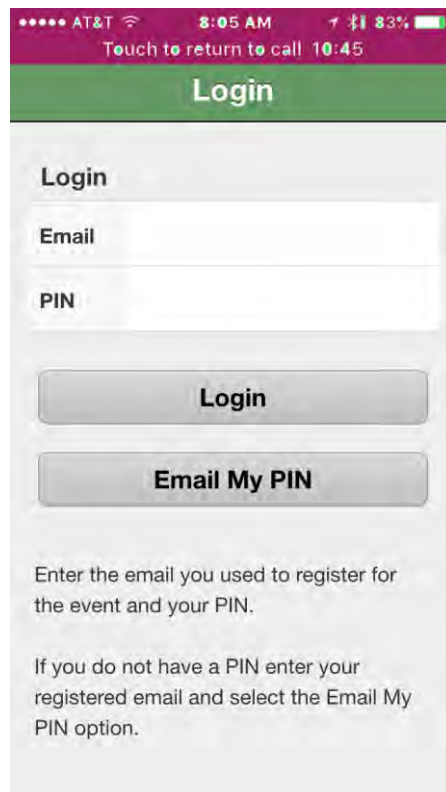

Wi-Fi is provided free of charge in the Omni guest rooms and many common areas. ATI, function space Wi-Fi is sponsored by AutoVitals. In areas not covered, you must have a cellular Internet connection as part of your service plan to use this application.

SIGNING IN

Enter Your Email & Pin

Use the email that you registered online with. The pin is the last four digits of your registration number. If you don't know your pin you can have it emailed to you.

App Sponsored By: