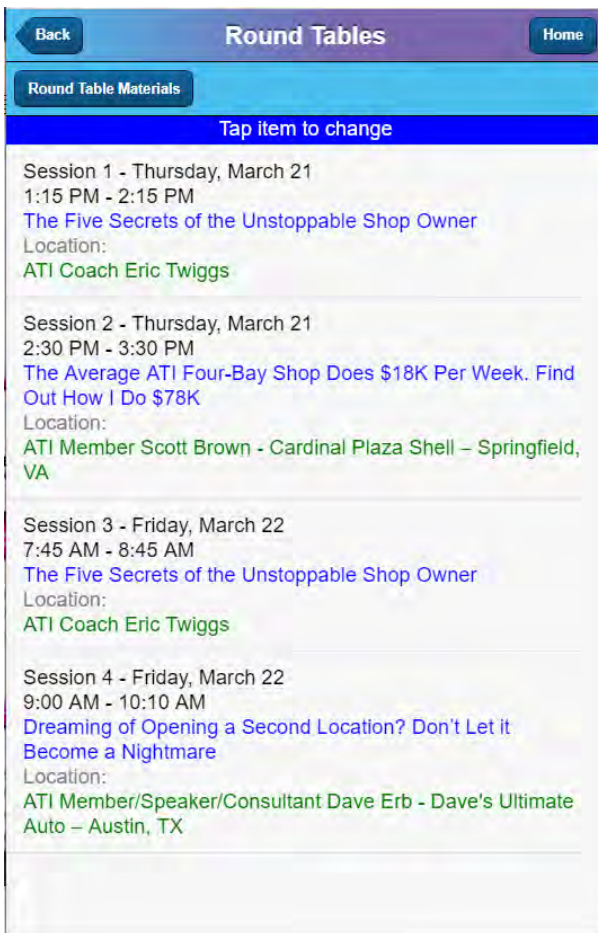

GET CONNECTED

Attendees

Contact new and old friends by searching for them in the attendee list.

Chat

Join in the all things SuperConference and even post your favorite photos!

Upload your app picture here

STAY ON TRACK

Agenda

Review each day's agenda. The events marked with a green star are the ones that you are enrolled in.

Instant surveys go live here after each event.

ROUND TABLE PARTICIPATION

Round Tables

Review Round Table topics and sign up for your preferred sessions right from the app. Need to make a change? Unenroll or change sessions as well. Tapping the Round Table title will allow you to view a PDF of the PowerPoint presentation directly on your phone or tablet. Tapping “Email” will send the document to your email for later review.