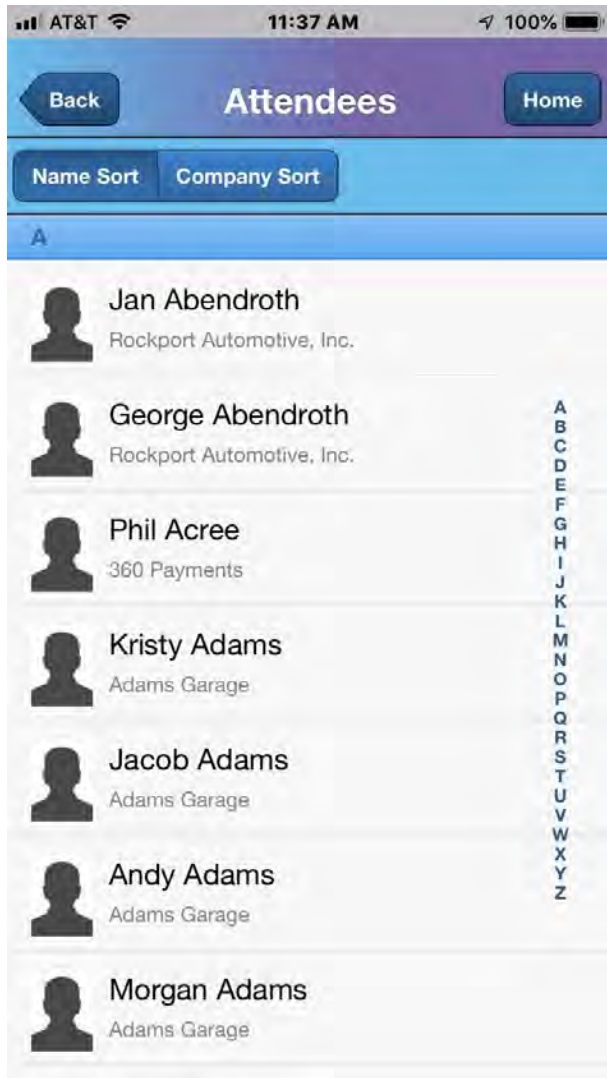

SIGNING IN

Enter Your Email & Pin

Use the email that you registered online with. The pin is the last four digits of your registration number. If you don't know your pin you can have it emailed to you.

App Sponsored By:

GET CONNECTED

Attendees

Contact new and old friends by searching for them in the attendee list.

Chat

Join in the all things SuperConference and even post your favorite photos!

Upload your app picture here

STAY ON TRACK