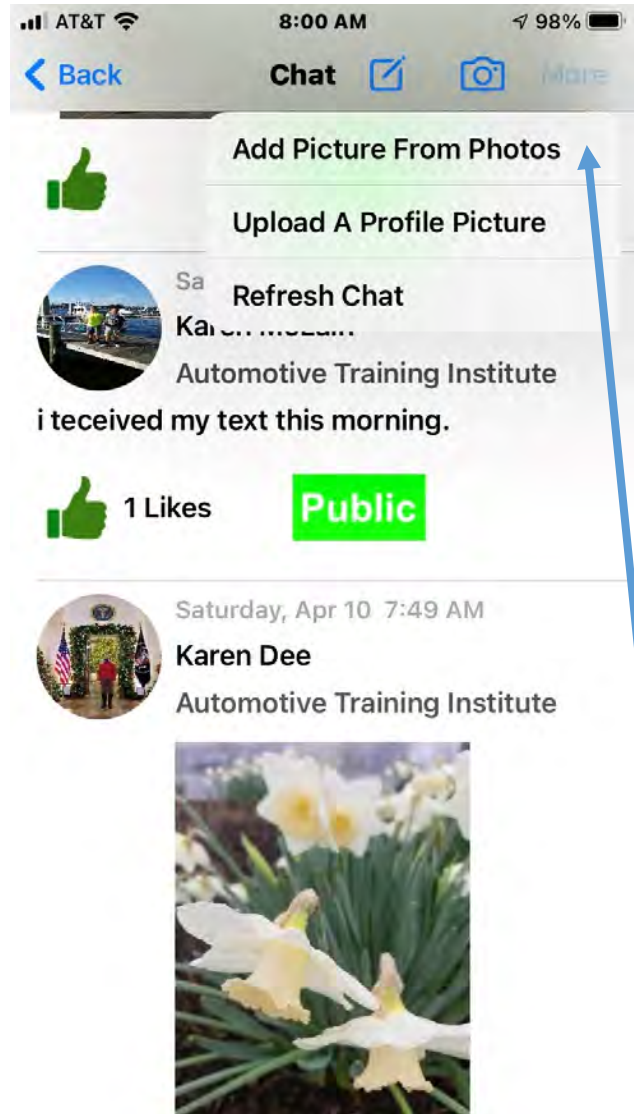

Daily Health Screening

Each morning you will receive a personalized text to click a link to answer three simple health screening questions. If you answer all correctly (you are basically feeling fine) you can proceed to the **ATI Safe** temperature screening stations before attending the day's events. You will receive a colored sticker for the day to go on your badge. Fast and easy!

Do your part to keep everyone safe.

GET CONNECTED

Attendees

Chat

Attendees

Contact new and old friends including vendors and ATI staff by searching for them in the attendee list.

Upload your app picture by clicking on the MORE or ⋮

Chat

Join in all things SuperConference and post your favorite photos!

Upload your app picture by clicking on the MORE or ⋮

STAY ON TRACK

Agenda

AT&T 4:27 PM 88%

[Back](#) **Agenda**

9:00 AM-4:00 PM
Registration