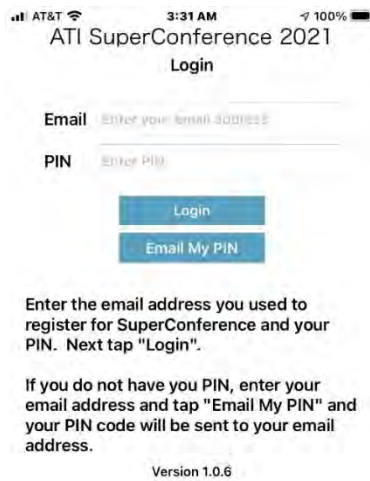

SMART PHONE APP QUICK START GUIDE

iPhone or Android

Search your app store for ATI SuperConference.

Individual use of the SuperConference app is a requirement to attend SuperConference 2021

SIGNING IN

Enter Your Email & Pin

Use the email that you registered online with. The pin is the last four digits of your registration number. If you don't know your pin you can have it emailed to you.

Wi-Fi is provided free of charge in the Omni Amelia Island Resort guest rooms and many common areas. ATI, function space Wi-Fi is sponsored by Shop-Ware. In areas not covered, you must have a cellular Internet connection as part of your service plan to use this application.