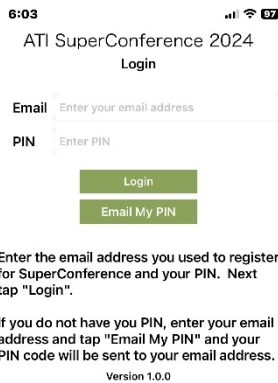

SMART PHONE APP QUICK START GUIDE

iPhone or Android

Search your app store for ATI SuperConference

SIGNING IN

Enter Your Email & Pin

Use the email that you registered online with. The pin is the last four digits of your registration number. If you don't know your pin you can have it emailed to you.

Wi-Fi is provided in the Gaylord guest rooms and many common areas. ATI meeting space Wi-Fi is sponsored by Business Actualization. In areas not covered, you must have a cellular internet connection as part of your service plan to use this application.

App Sponsored by:

GET CONNECTED

Attendees

Chat

Attendees

Check your team draft colors.

Contact new and old friends including vendors and ATI staff by searching for them in the attendee list.

Upload your app picture by clicking on MORE in the upper right.