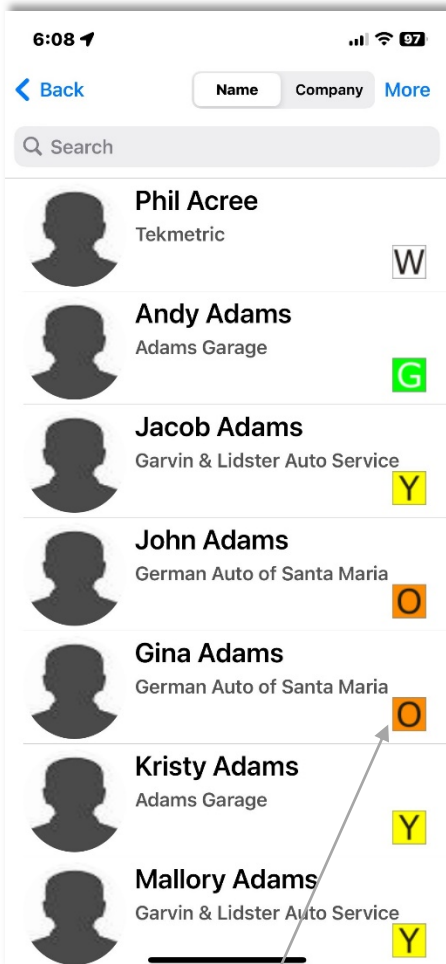

SMART PHONE APP QUICK START GUIDE

iPhone or Android

Search your app store for ATI SuperConference

SIGNING IN

Enter Your Email & Pin

Use the email that you registered online with. The pin is the last four digits of your registration number. If you don't know your pin you can have it emailed to you.

App Sponsored by:

GET CONNECTED

Attendees

Chat

Attendees

Check your team draft colors.

Contact new and old friends including vendors and ATI staff by searching for them in the attendee list.

Upload your app picture by clicking on MORE in the upper right.

Chat

Join in all things SuperConference and post your favorite photos!

STAY ON TRACK

Agenda

* First Time Attendee Social is by Invitation Only

Agenda

Review each day's agenda.

Instant surveys go live here after each event.

ROUND TABLE PARTICIPATION

Round Tables

Tap More or to view Round Table Details, view and email materials AND see a location map.

Round Tables

Review Round Table topics and sign up for your preferred sessions right from the app. Need to make a change? Unenroll or change sessions as well.