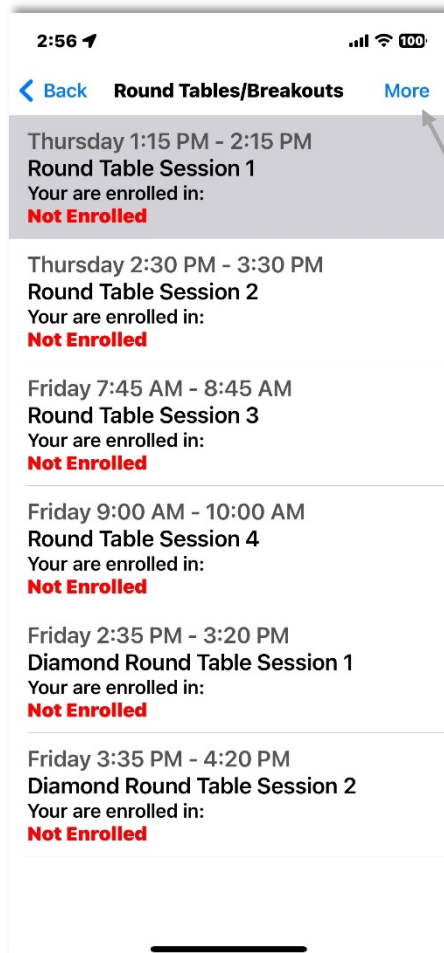

App Sponsored by:

GET CONNECTED

Attendees

Chat

Attendees

Check your team draft colors.

Contact new and old friends including vendors and ATI staff by searching for them in the attendee list.

Upload your app picture by clicking on MORE in the upper right.

Chat

Join in all things SuperConference and post your favorite photos!

STAY ON TRACK

Agenda

* First Time Attendee Social is by Invitation Only

Agenda

Review each day's agenda.

Instant surveys go live here after each event.

ROUND TABLE PARTICIPATION

Round Tables

Tap More or to view Round Table Details, view and email materials AND see a location map.

Round Tables

Review Round Table topics and sign up for your preferred sessions right from the app. Need to make a change? Unenroll or change sessions as well.