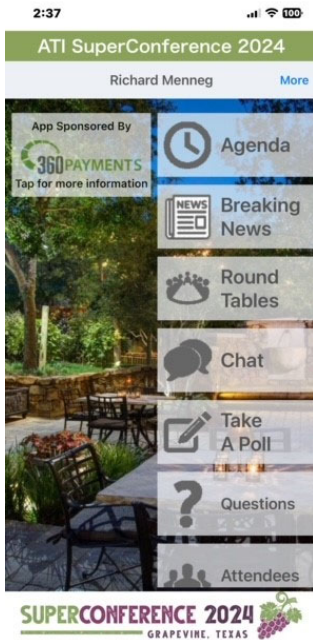

SMART PHONE APP QUICK START GUIDE

iPhone or Android

Search your app store for ATI SuperConference

SIGNING IN

Enter Your Email & Pin

Use the email that you registered online with. The pin is the last four digits of your registration number. If you don't know your pin you can have it emailed to you.

Wi-Fi is provided in the Gaylord guest rooms and many common areas. ATI meeting space Wi-Fi is sponsored by Business Actualization. In areas not covered, you must have a cellular internet connection as part of your service plan to use this application.

App Sponsored by:

GET CONNECTED

Attendees

Chat

Attendees

Check your team draft colors.

Contact new and old friends including vendors and ATI staff by searching for them in the attendee list.

Upload your app picture by clicking on MORE in the upper right.

Chat

Join in all things SuperConference and post your favorite photos!

STAY ON TRACK

Agenda

* First Time Attendee Social is by Invitation Only

Agenda

Review each day's agenda.

Instant surveys go live here after each event.