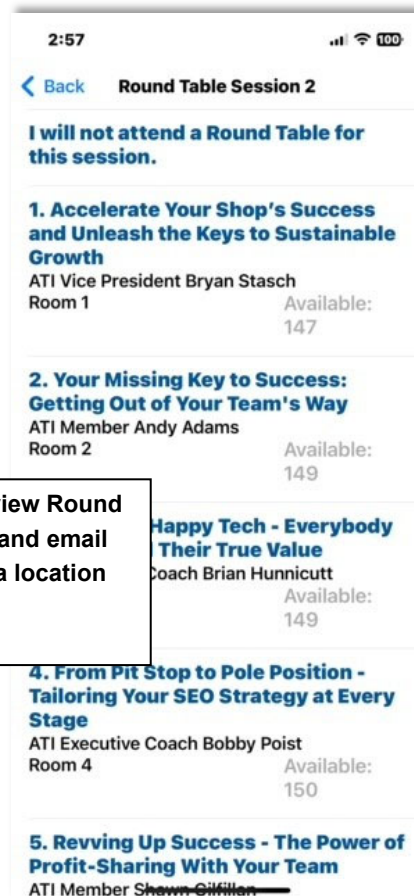

Chat

Join in all things SuperConference and post your favorite photos!

STAY ON TRACK

Agenda

* First Time Attendee Social is by Invitation Only

Agenda

Review each day's agenda.

Instant surveys go live here after each event.

ROUND TABLE PARTICIPATION

Round Tables

Tap More or to view Round Table Details, view and email materials AND see a location map.

Round Tables

Review Round Table topics and sign up for your preferred sessions right from the app. Need to make a change? Unenroll or change sessions as well.